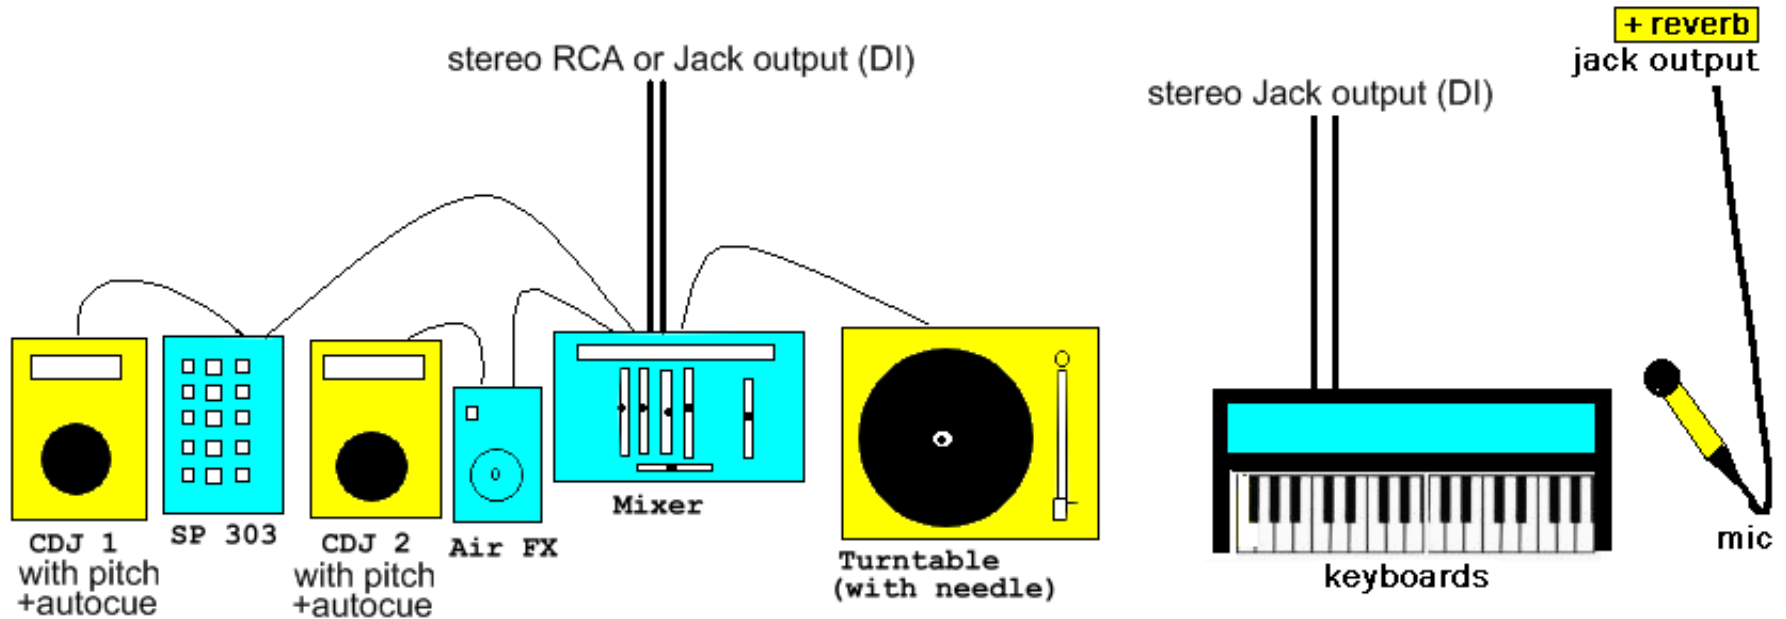

HYPO & EDH - TECHNICAL RIDER

We perform as the Hypo & EDH duet.

We need **2 CDJs**, a **turntable (with needle)**, a **keyboard stand**, a **microphone and its stand**, a **high and large table**, the **maximum volume** and **2 monitor wedges**.

It is better if we don't share the CDJs and turntable with the DJ playing before or after us as we plug all these things in effects and samplers.

We need **2 stereo inputs (DI)** and one **microphone input** in the general mixer.

We don't bring videos and we don't want some. A lightshow is welcome. Thanks a lot!

HYPO & EDH technical rider